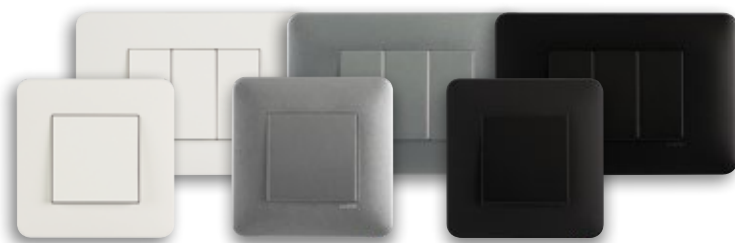

Its discreet presence adds a minimalist touch and distinction to your decoration.

Available in *Standard* and *Mate* colors (White, Ivory, Matte White and Matte Black) and in metallic tones - *Metalizada* (Silver, Graphite, Platinum e Champagne).

PR
Silver

GR
Graphite

PL
Platinum

CH
Champagne

The **LATINA** Series is distinguished by its strong identity and design. Offers distinct solutions in its ranges, without losing its personality, simplicity, balance and that luxury feel that distinguishes it.

STANDARD

BR
White

AQUARELLA

BM
Matte White

AL
Aluminium

PM
Matte Black

LYRA

CE
Beige